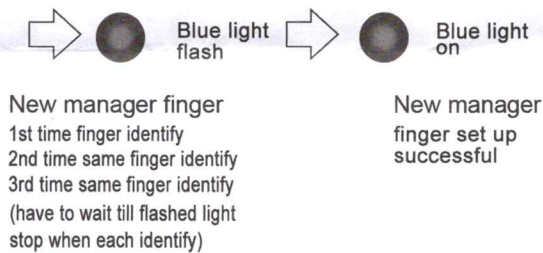

**FINGERPRINT
LOCK
USER MANUAL**

MANAGER

Manager finger set up

Manager finger delete

Switch manager finger

Lock open

USER

User finger set up

User finger delete

Lock open

Low voltage

Low voltage alarm

Note

Please use new AAA alkaline batteries