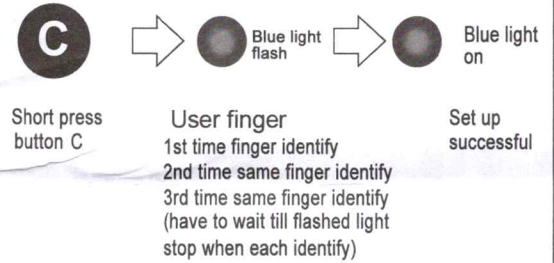

**FINGERPRINT
LOCK
USER MANUAL**

MANAGER

Manager finger set up

Manager finger delete

Switch manager finger

Lock open

USER

User finger set up

User finger delete

Lock open

Low voltage

Low voltage alarm

Note

Please use new AAA alkaline batteries